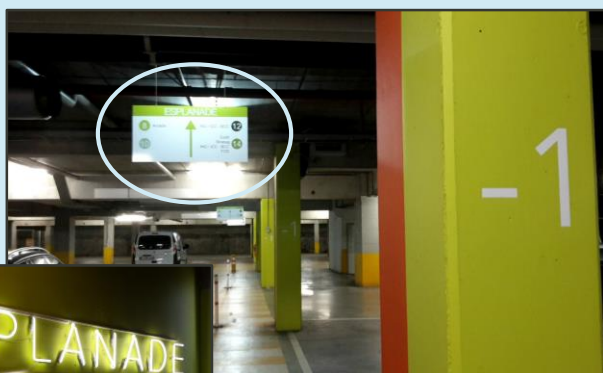

How to get to **codit**

Gaston Crommenlaan 14, bus 0301, 9050 Ghent

Get directions

1 Drive to Q-Park Zuiderpoort and park your car at -1

2 Follow the signs “esplanade” to elevator shaft 12 - 14

3 Take the elevator to floor 3 and go right when arriving on the third floor